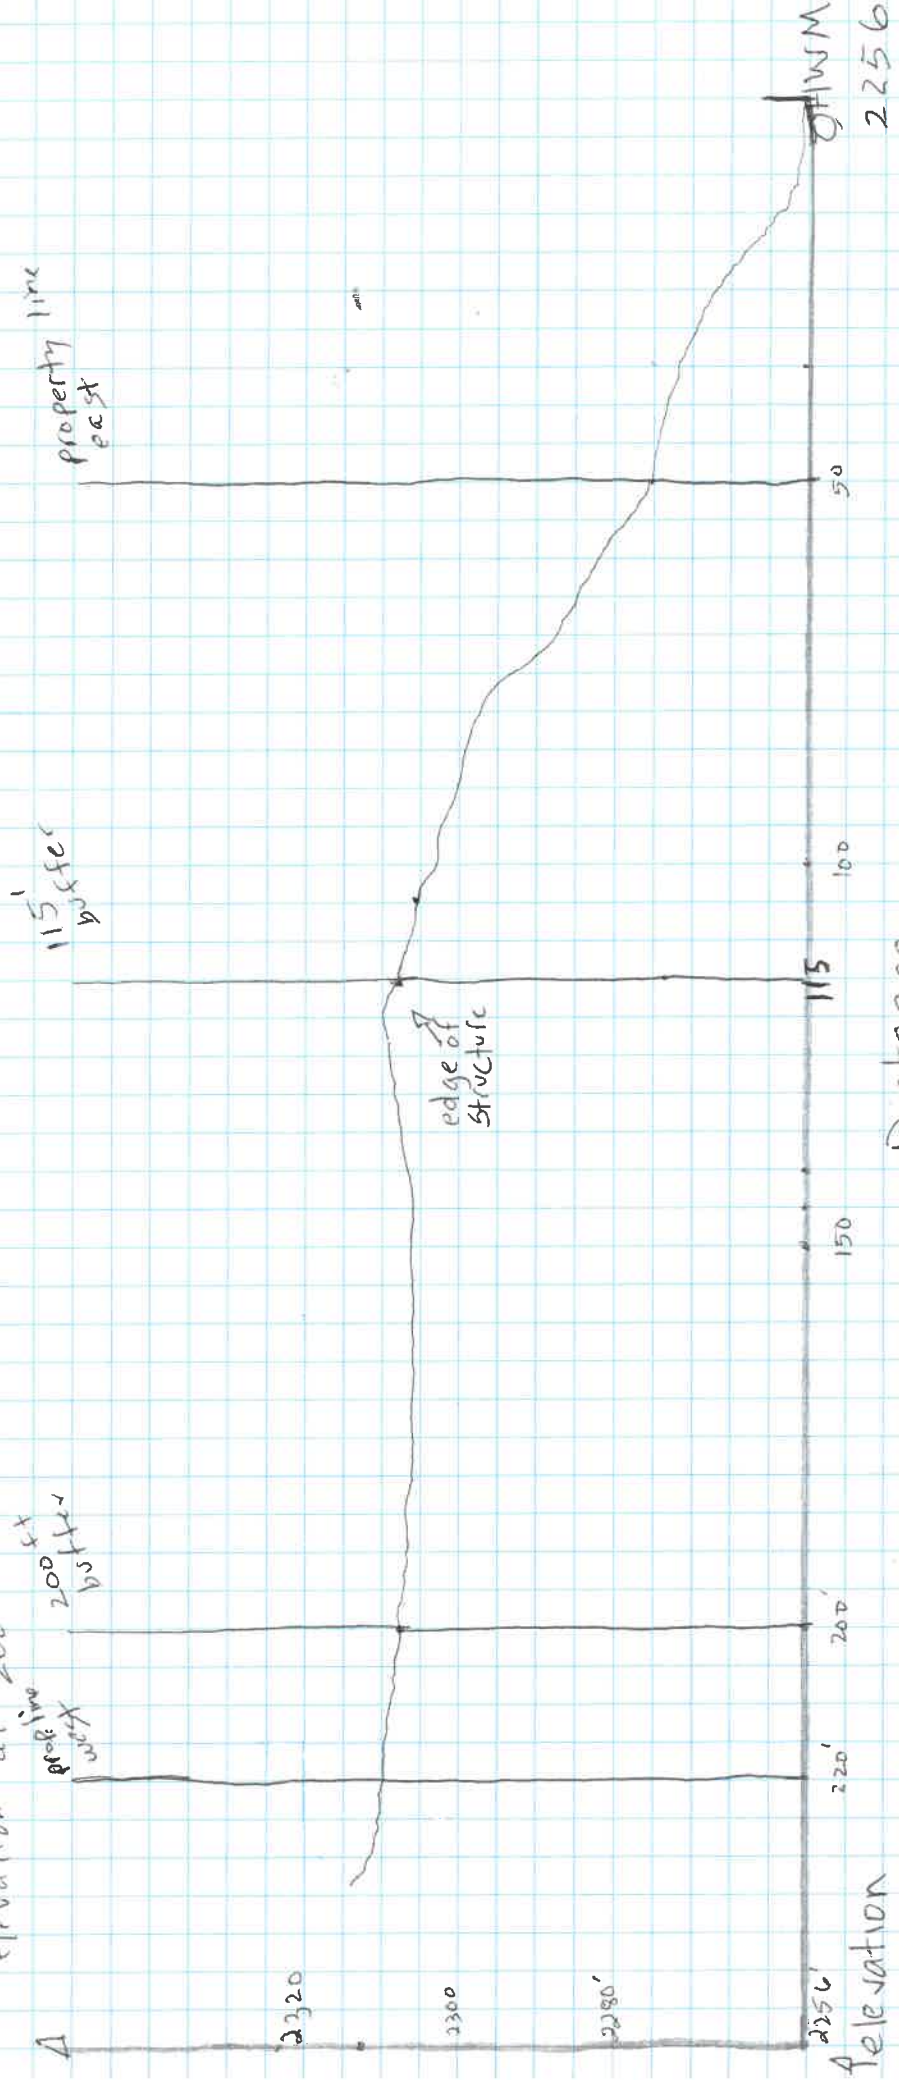

2312 elevation at west lot line  
 2256 elevation at OHWM  
 2308 elevation at 115'  
 2300 elevation at 200'

each square represents 5' vertically and horizontally

Distance to OHWM

**RECEIVED**

APR 07 2021

Kittitas County GIS